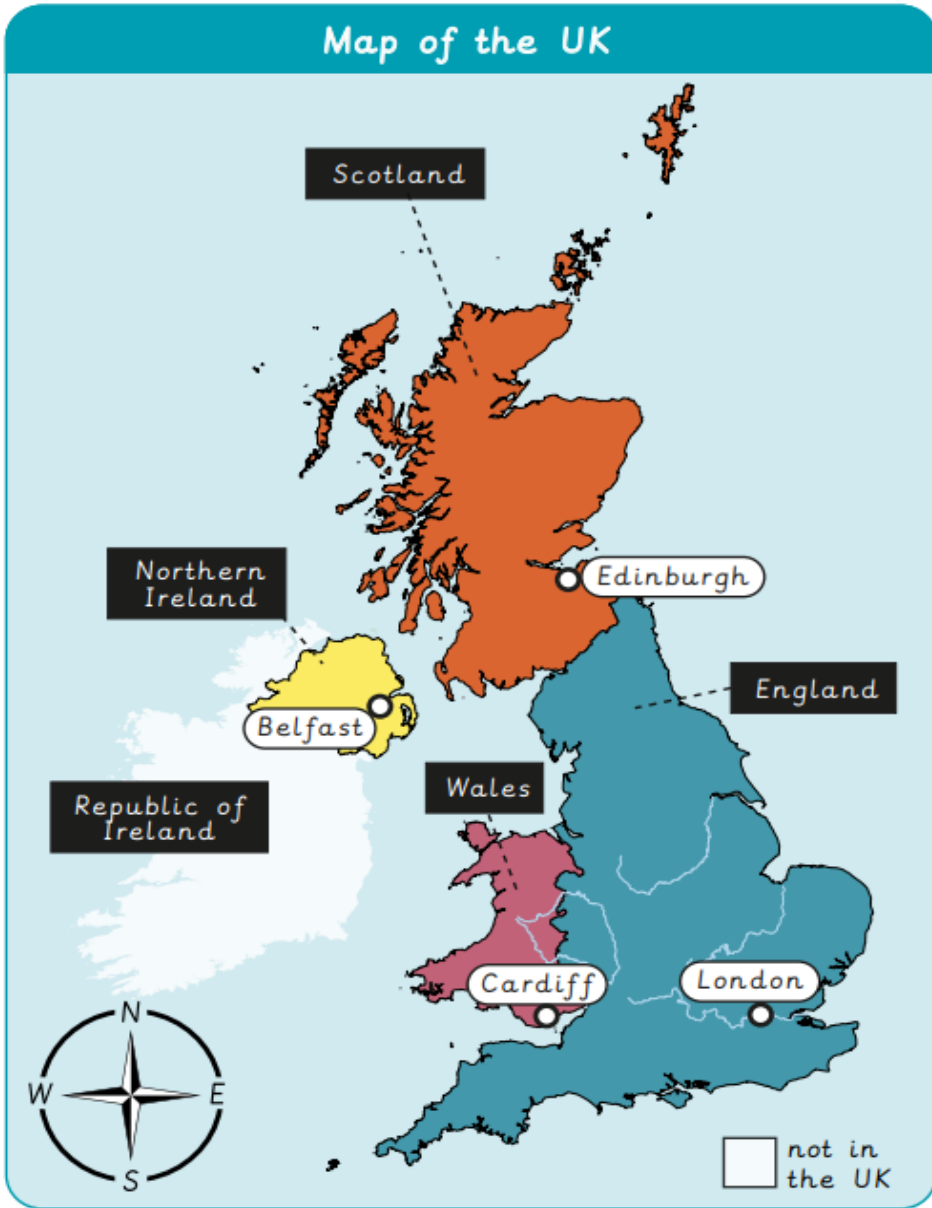

What is the weather like in the UK?

compass	an instrument for showing direction
country	a large area of land where people live under the same government or have the same culture
direction	information on which way to go
season	a certain part of the year that is marked by a particular condition or activity
weather	the conditions outside at a particular place and time. Sunshine, clouds, temperature, and rain are some of the changing conditions that make up the weather